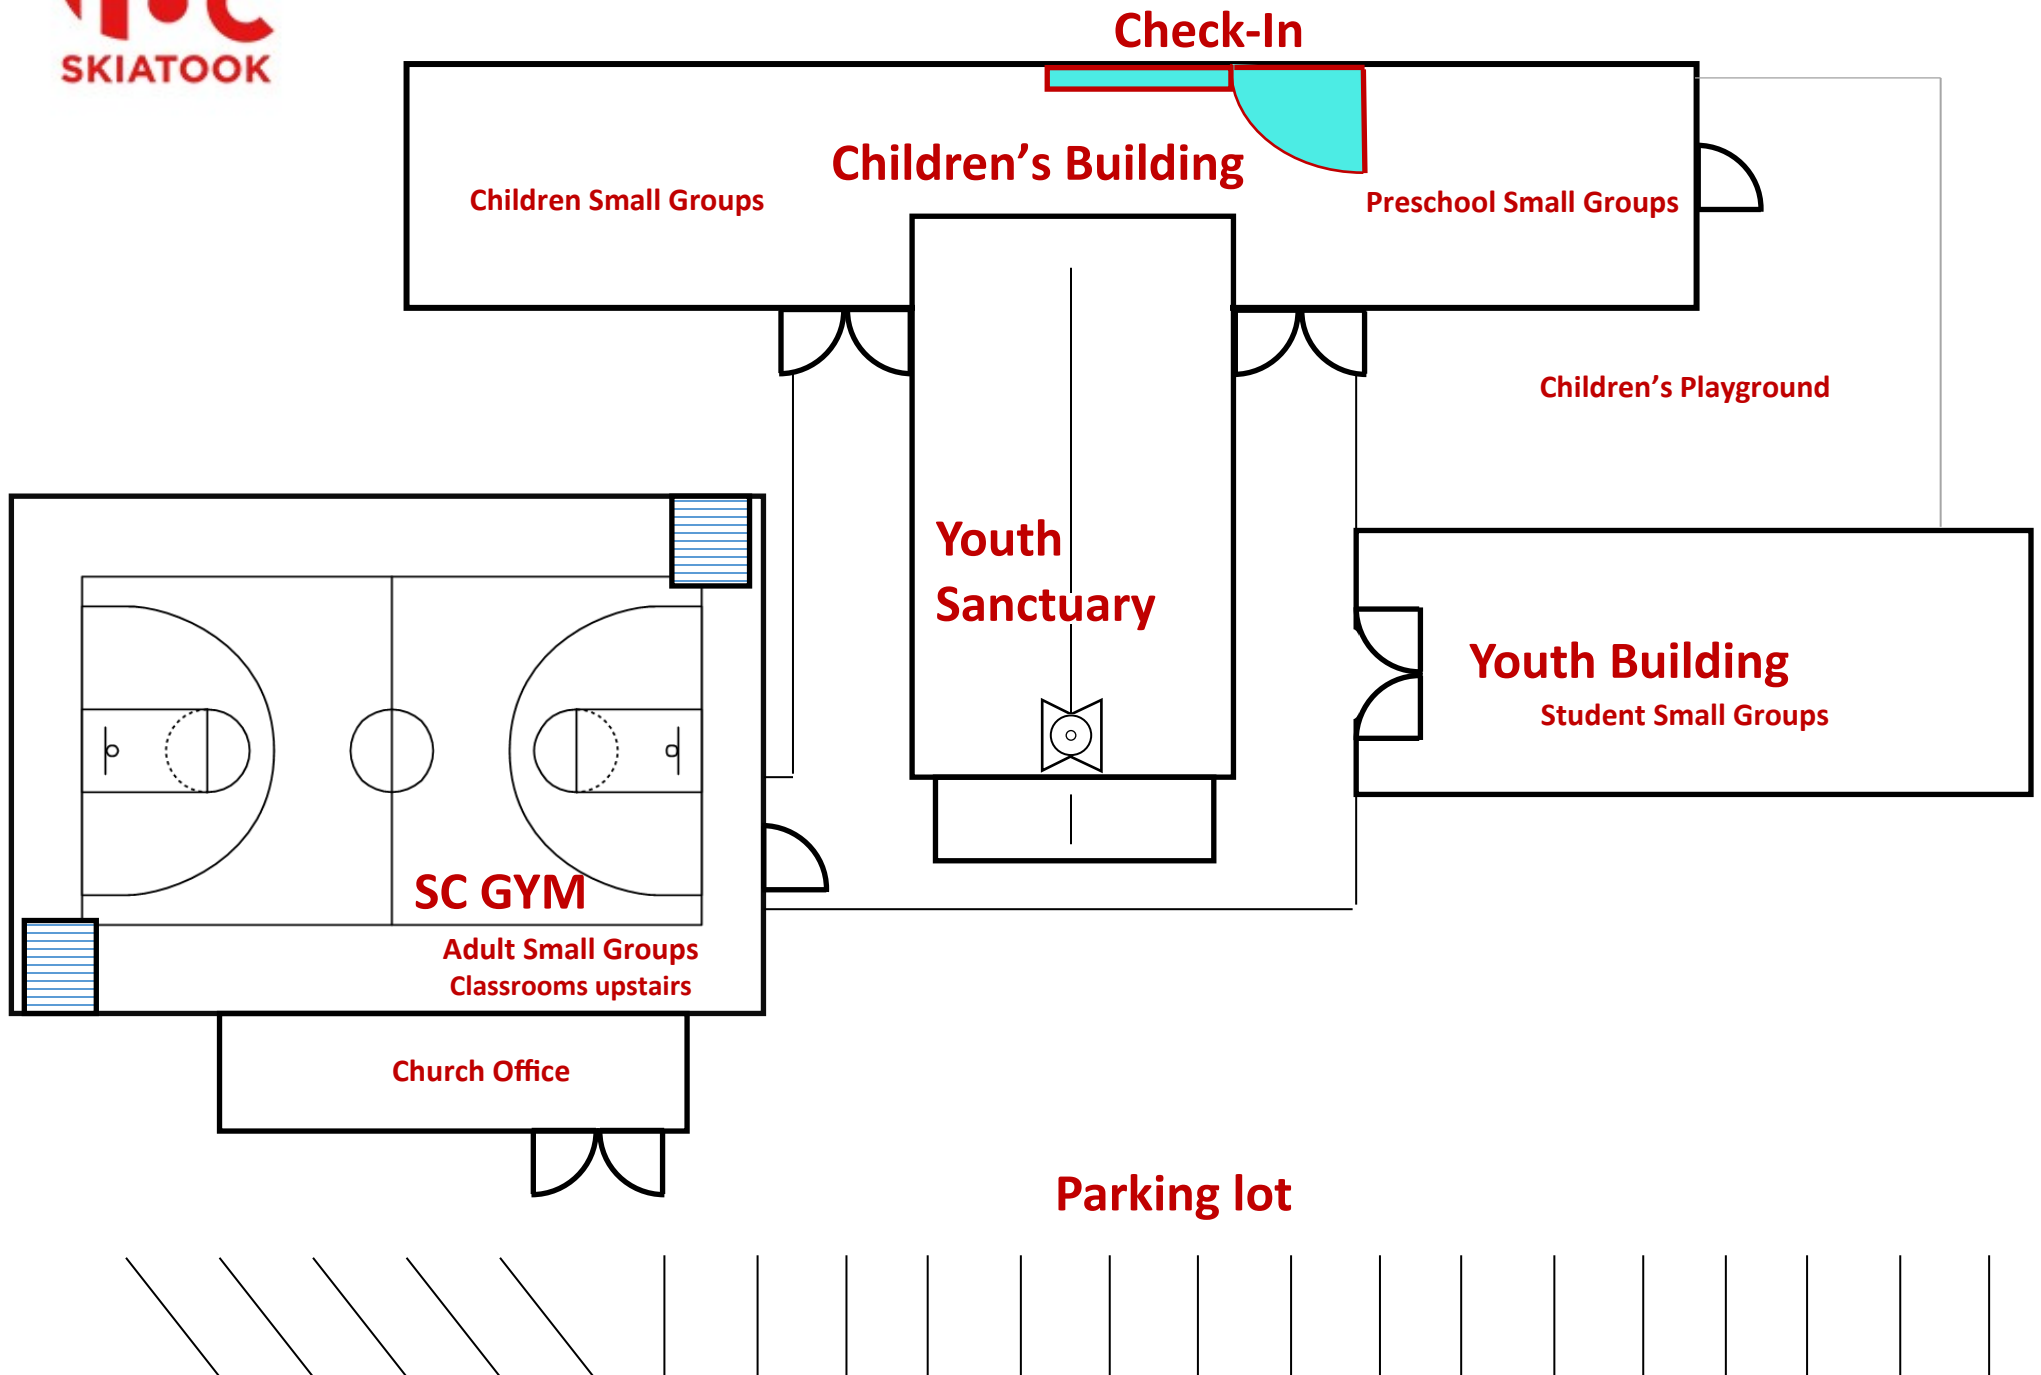

# SOUTH CAMPUS | 940 W Oak St

Check-In

Children's Building

Children Small Groups

Preschool Small Groups

Children's Playground

Youth Sanctuary

Youth Building

Student Small Groups

SC GYM

Adult Small Groups  
Classrooms upstairs

Church Office

Parking lot